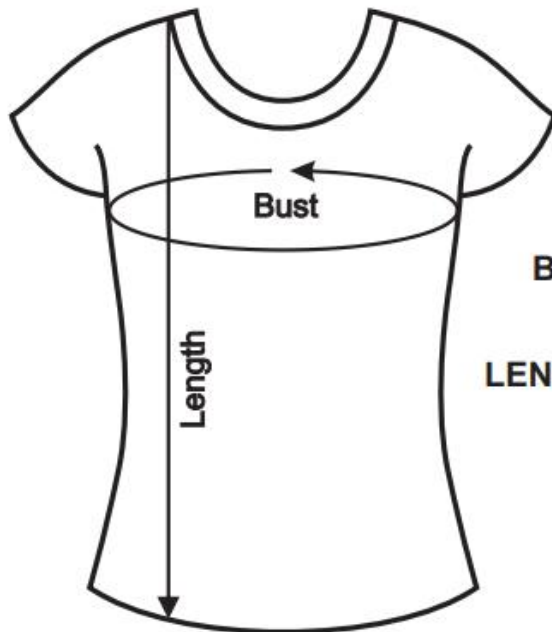

SIZE GUIDE

(ALL MEASUREMENT ARE IN INCHES)

SIZE	S	M	L	XL	2XL	3XL	4XL	5XL
BUST	33	35	37	39	41	44	46	48
LENGTH	24.5	25	25.5	26	27.5	28.5	29.5	30.5

HOW TO MEASURE:

BUST : MEASURE THE FULLEST PART OF BUST

LENGTH : MEASURE FROM HIGH POINT SHOULDER TO BOTTOM

NOTE: MEASUREMENT MAY VARY ACCORDING TO PATTERN & STYLE